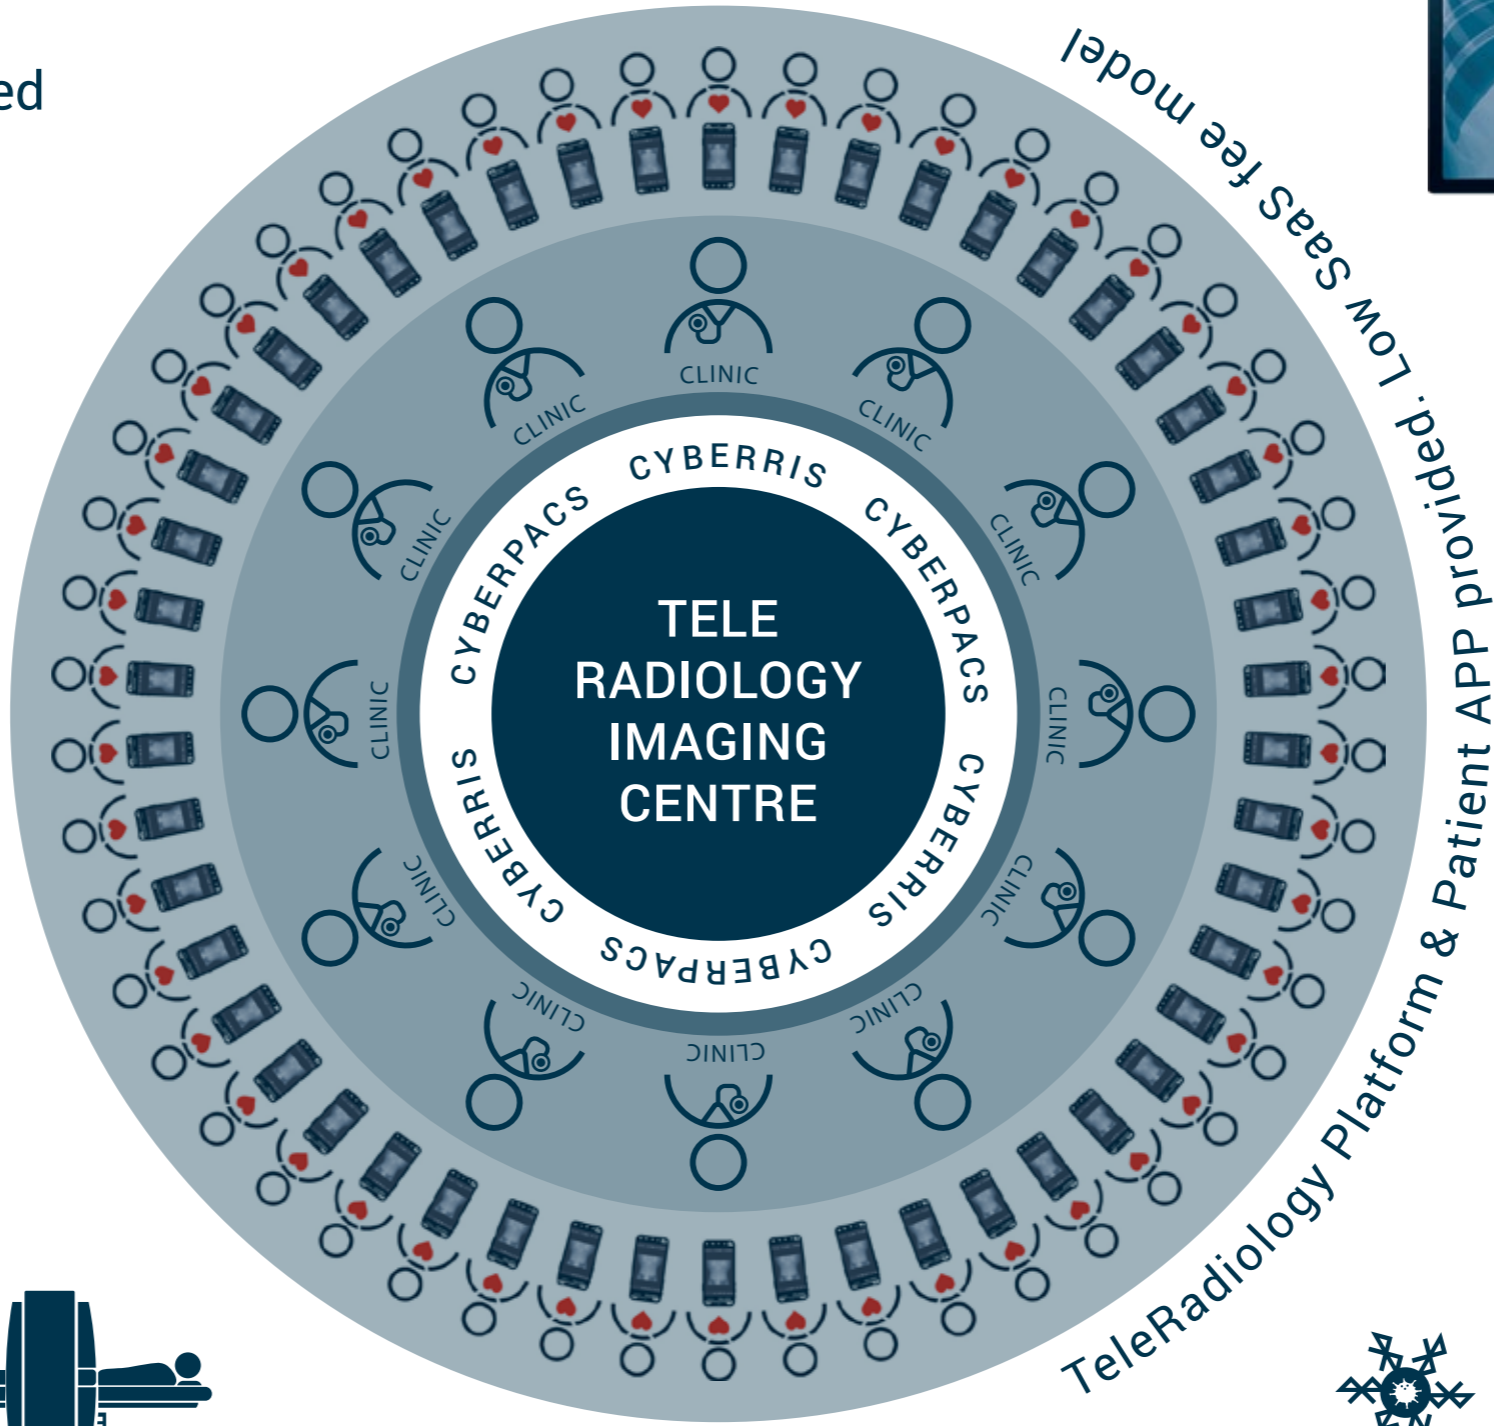

CyberRIS

TELERADIOLOGY
NEW NORMAL

www.CyberRIS.com
APP-PLATFORM-ECOSYSTEM
© CYBERRIS. Copyright. All Rights Reserved

Note: Above subject to revision & updates